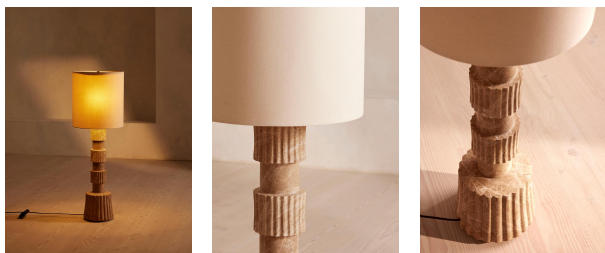

### Product details

Our Beauden floor lamp is short in height, making it ideal for placing beside a low armchair or sofa to create a cosy reading nook. A turned solid marble base echoes the classic marble finishes seen across Soho House Rome, with fluted detail and antique brass accents, alongside a natural linen diffuser shade for a low lighting scheme. All of our portable lamps are fitted with dimmer switches, allowing you to adjust the light level to suit your mood.

### Dimensions

Product dimensions: H124 x W42 x D42cm / H48.7 x W16.5 x D16.5"

Product weight: 22kg / 48.5lbs

Number of boxes: 2

\* Box 1 : H89 x W36 x D36cm / H35 x W14.2 x D14.2"

\* Box 2 : H49 x W45 x D45cm / H19.3 x W17.7 x D17.7"

### Details

Assembly required: Yes, self assembly

Base dimensions: H123.6 x W25.4 x D25.4cm

Bulb required: 2 / E27 / 9W Maximum

Bulb style: Tala 6W Globe LED

Bulb(s) included: No

Care instructions: Clean with a soft dry cloth only. Do not use polishing agents, harsh chemicals or abrasive cleaners as they may damage the finish.