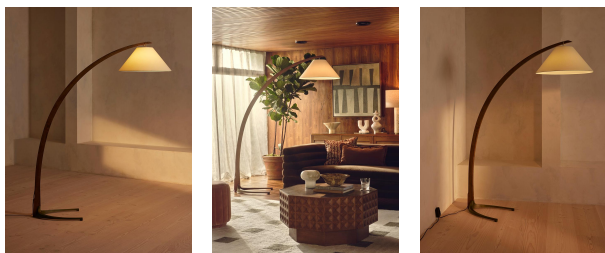

Details

Assembly required: Yes, specialist

Base dimensions: H204 x W43.5 x D43.5cm

Bulb required: 1 / E27 / 9W Maximum

Bulb style: Tala 6W Globe LED

Bulb(s) included: No

Cable length: 180cm

Care instructions: Clean with a soft dry cloth only. Do not use polishing agents, harsh chemicals or abrasive cleaners as they may damage the finish.

Always switch off the electricity supply before cleaning.

Dimmable: Yes, all portable lighting comes with an inline dimmer on the cable. Please consult a qualified electrician regarding compatible bulbs for your dimmer switch system.

Electrician required: No

Lighting Certification UK: CE

Shade dimensions: H26.2 x W61 x D61cm

Voltage: 220-240V