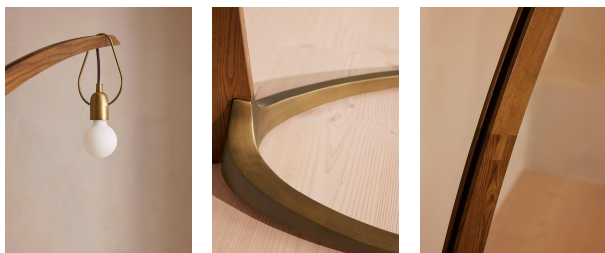

Details

Assembly required: Yes, specialist

Base dimensions: H204 x W43.5 x D43.5cm

Bulb required: 1 / E27 / 9W Maximum

Bulb style: Tala 6W Globe LED

Bulb(s) included: No

Cable length: 180cm

Care instructions: Clean with a soft dry cloth only. Do not use polishing agents, harsh chemicals or abrasive cleaners as they may damage the finish.

Always switch off the electricity supply before cleaning.

Dimmable: Yes, all portable lighting comes with an inline dimmer on the cable. Please consult a qualified electrician regarding compatible bulbs for your dimmer switch system.

Electrician required: No

Lighting Certification UK: CE

Shade dimensions: H26.2 x W61 x D61cm

Voltage: 220-240V