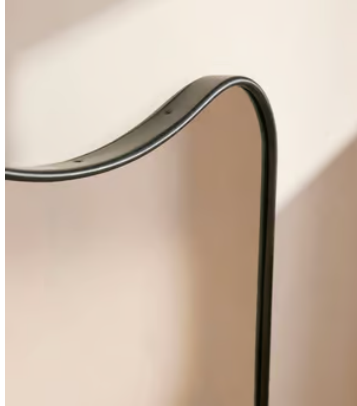

SOHO HOME

Cooper Wall Mirror, Blackened Brass

€645 Regular price

€548 Member price

Inspired by 1960s Italian modernist mirrors and seen at DUMBO House, the Cooper mirror features a sleek, curved frame in a blackened brass finish. Suitable for bathroom use, partner with other styles from the Cooper mirror range for a cohesive feel throughout.

Dimensions

Dimensions: H101 x W77 x D3.5cm / H39.8 x W30.3 x D1.4"

Weight: 16kg / 35.3lbs

Packaged weight: 16kg / 35.3lbs

Details

Assembly required: No

Bathroom safe: Suitable for bathroom use

Wall fixtures included: No