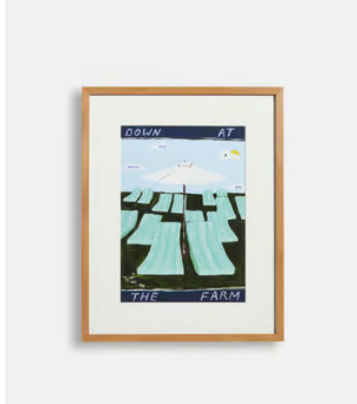

SOHO HOME

Lucy Mahon Farmhouse Print, A4 Oak Frame

€325 Regular price

€276 Member price

London-based artist and Shoreditch House member, Lucy Mahon, is putting her playful stamp on Soho Home with a limited-edition collection of prints. Inspired by Soho Farmhouse in the Oxfordshire countryside, this colourful artwork will bring a touch of Mahon's optimistic style onto your own walls, mounted in a solid oak frame.

Dimensions

Dimensions: H41.5 x W33 x D33cm / H16.3 x W13 x D13"

Weight: 1kg / 2.2lbs

Details

Medium: Paper Print

Frame: Oak Frame with Glass