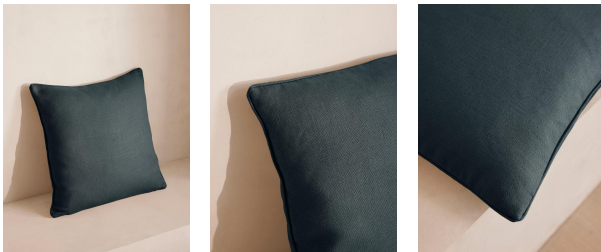

SOHO HOME

(uk) Vinnie Large Square Cushion, Prussian Blue

€240 Regular

€204 Membership

Available in

- | | |
|--|---|
|  Sage |  Ochre |
|  Sienna |  Bisque |
|  Antique Rose |  Wheat |
|  Olive |  Prussian Blue |

Sizes

50 x 50cm, 65 x 65cm

Product details

Our feather-filled Vinnie cushions are upholstered in natural linen with a wide range of colours to choose from. Each matches back to our upholstery fabrics, allowing you to easily layer colours and textures as we do in the Houses across sofas, beds and armchairs.