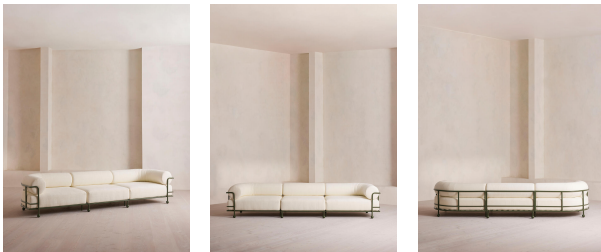

Gaspard Sofa, Four-seater Sofa, Off White, Uk

£7,995

Regular

£6,796

Membership

Sizes

5 Seater

Product details

Our Gaspard outdoor sofa combines modular elements for flexible seating options with a 70s-inspired design. A deep olive green aluminium frame wraps around bolster cushions and extra-deep seats, upholstered in a neutral woven fabric that's suitable for outdoor use.

- Four-seater modular design
- 1970s-inspired wraparound shape
- Powder coated aluminium frame
- Outdoor-safe woven upholstery
- Bolster cushioning
- Extra-deep seats
- Removable cushions
- Inspired by 180 House

Composition: Frame: Stainless Steel, Filling:

Polyurethane Foam, Fabric: Maria Flora Ash, Off

White (100% Acrylic)

Fabric: Pattern

Feet: Plastic Glide

Removable cushions: Yes

Removable legs: No

Seat depth: 64.1cm