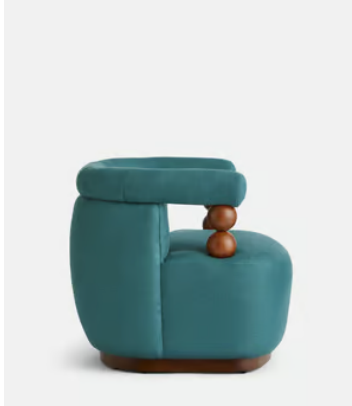

## Limited Edition Bangkok Lounge Chair

€2,600 Regular price

€2,210 Member price

Part of our limited-edition Bangkok capsule collection, this lounge chair echoes the luscious surroundings inside and out of Soho House Bangkok, upholstered in Pierre Frey's blue Menerbes fabric. An irregular linen with a charm and appearance that is as unusual as it is original, Menerbes surprises with its energetic and authentic appearance. Solid oak details can be seen in the form of bobbin arms and a plinth base, while the curved roll top, lumbar support and soft padded foam seat offer supreme comfort when unwinding with a drink.

### Dimensions

**Dimensions:** H68.6 x W76.8 x D78.1cm / H27 x W30.3 x D30.8"

**Weight:** 26.3kg / 58lbs

**Packaged dimensions:** H75 x W83 x D83cm / H29.5 x W32.8 x D32.8"

**Packaged weight:** 35kg / 77.2lbs

### Details

**Arm height:** 68.6cm

**Composition:** Frame; Engineered Hardwood, Feet; Birch. Fabric; 96% Linen, 4% Polyamide

**Fabric:** 96% Linen, 4% Polyamide

**Frame:** Engineered hardwood

**Removable cushions:** No

**Removable legs:** No

**Seat depth:** 53.3cm

**Seat height:** 43.8cm

**Seat width:** 51.4cm

**Spring count:** 4