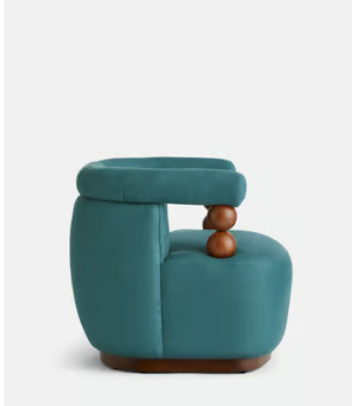

## Limited Edition Bangkok Lounge Chair

€2,550 Regular price

€2,168 Member price

Part of our limited-edition Bangkok capsule collection, this lounge chair echoes the luscious surroundings inside and out of Soho House Bangkok, upholstered in Pierre Frey's blue Menerbes fabric. An irregular linen with a charm and appearance that is as unusual as it is original, Menerbes surprises with its energetic and authentic appearance. Solid oak details can be seen in the form of bobbin arms and a plinth base, while the curved roll top, lumbar support and soft padded foam seat offer supreme comfort when unwinding with a drink.

### Dimensions

**Product dimensions:** H68.6 x W76.8 x D78.1cm / H27 x W30.3 x D30.8"

**Product weight:** 26.3kg / 58lbs

**Packaged or boxed dimensions:** H75 x W83 x D83cm / H29.5 x W32.8 x D32.8"

**Packaged or boxed weight:** 35kg / 77.2lbs

### Details

**Arm height:** 68.6cm

**Composition:** Frame; Engineered Hardwood, Feet; Birch. Fabric; 96% Linen, 4% Polyamide

**Fabric:** 96% Linen, 4% Polyamide

**Frame:** Engineered hardwood

**Removable cushions:** No

**Removable legs:** No

**Seat depth:** 53.3cm

**Seat height:** 43.8cm

**Seat width:** 51.4cm

**Spring count:** 4