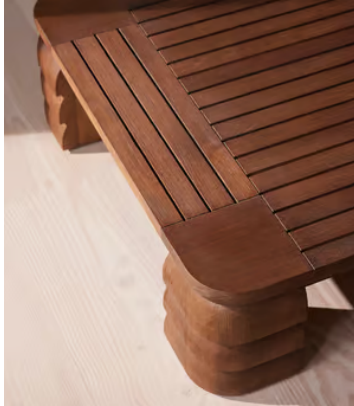

## Lucca Coffee Table, Wirebrushed Stained Teak

€2,200 Regular price

€1,870 Member price

The Modernist shape of our Lucca coffee table echoes the architecture of Soho House Rome. Crafted from a dark stain solid teak, a square top rests on four stacked legs with smooth, rounded edges.