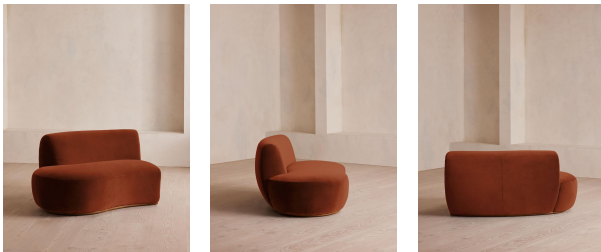

### Dimensions

Product dimensions: H73.66 x W158.115 x D100.33cm / H29 x W62.3 x D39.5"

Product weight: 40.9kg / 90.2lbs

Packaged or boxed dimensions: H79 x W162 x D108cm / H31 x W63.8 x D42.5"

Packaged or boxed weight: 56.6kg / 124.8lbs