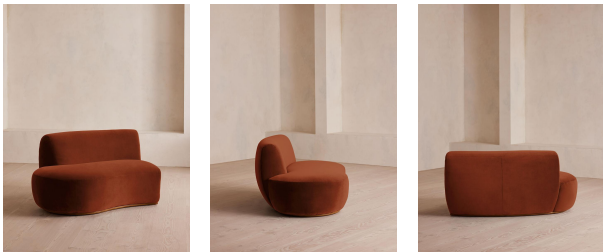

Dimensions

Product dimensions: H73.66 x W158.115 x D100.33cm / H29 x W62.3 x D39.5"

Product weight: 40.9kg / 90.2lbs

Packaged or boxed dimensions: H79 x W162 x D108cm / H31 x W63.8 x D42.5"

Packaged or boxed weight: 56.6kg / 124.8lbs