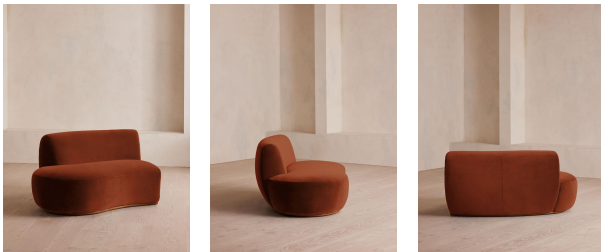

Dimensions

Product dimensions: H73.66 x W181.61 x D106.68cm / H29 x W71.5 x D42"

Product weight: 51.4kg / 113.3lbs

Packaged or boxed dimensions: H79 x W112 x D192cm / H31 x W44 x D75.5"

Packaged or boxed weight: 68.9kg / 151.9lbs