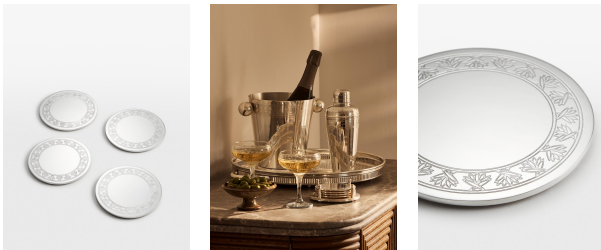

SOHO HOME

Rochester Engraved Silver Coasters, Set Of Four

€165 Regular

€140 Membership

Product details

An elegant addition to your at-home bar or cart, this set of Rochester coasters are silver plated and designed with vintage-inspired etchings, looking to the antique furnishings at Soho House 76 Dean Street. Use to serve your cocktails the Soho House way when guests come to visit.

Dimensions

Product dimensions: H4 x W13 x D13cm / H2 x W5 x D5"

Product weight: 2kg / 4.4lbs

Packaged or boxed dimensions: H15 x W26 x D36cm / H5.9 x W10.2 x D14"

Packaged or boxed weight: 2kg / 4.4lbs

Details