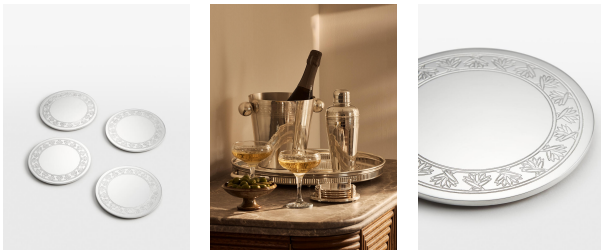

Rochester Engraved Silver Coasters, Set Of Four

£125 Regular

£106 Membership

Product details

An elegant addition to your at-home bar or cart, this set of Rochester coasters are silver plated and designed with vintage-inspired etchings, looking to the antique furnishings at Soho House 76 Dean Street. Use to serve your cocktails the Soho House way when guests come to visit.

- Set of four coasters
- Part of our Rochester range
- Vintage-inspired etched detail
- Silver plated
- Inspired by Soho House 76 Dean Street

Dimensions

Product dimensions: H4 x W13 x D13cm / H2 x W5 x D5"