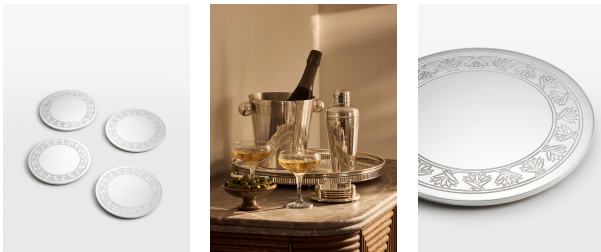

SOHO HOME

Rochester Engraved Silver Coasters, Set Of Four

€165 Regular

€140 Membership

Product details

An elegant addition to your at-home bar or cart, this set of Rochester coasters are silver plated and designed with vintage-inspired etchings, looking to the antique furnishings at Soho House 76 Dean Street. Use to serve your cocktails the Soho House way when guests come to visit.

Dimensions

Product dimensions: H4 x W13 x D13cm / H2 x W5 x D5"

Product weight: 4kg / 8.8lbs

Packaged or boxed dimensions: H15 x W26 x D36cm / H5.9 x W10.2 x D14"

Packaged or boxed weight: 2kg / 4.4lbs

Details