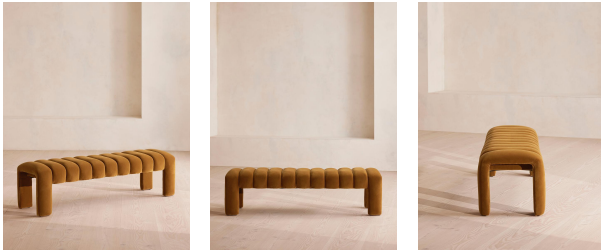

## Willis Bench, Velvet, Mustard

€1,700 Regular

€1,445 Membership

### Product details

Our Willis bench adds a touch of vintage-inspired glamour to any interiors scheme with channelled seat detail and soft, velvet upholstery for a textural finish. Inspired by Holloway House, this piece is ideal for placing in an entrance, living room or at the end of the bed.

### Details

Assembled size: H44 x W161 x D44cm

Care instructions: Professional upholstery cleaning

Composition: Frame: Birch and engineered hardwood.

Legs: Stainless Steel. Fabric: 85% Cotton, 15% Polyester

Fabric: 85% Cotton 15% Polyester

Frame: Birch and engineered hardwood

Removable cushions: No

Removable legs: No

Seat depth: 44cm

Seat height: 43.8cm

Seat width: 161cm