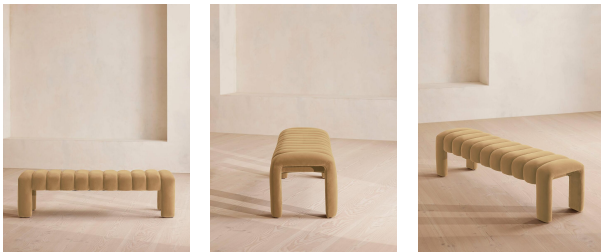

Dimensions

Product dimensions: H44 x W161 x D44cm / H17 x W63 x D17"

Product weight: 21kg / 46.3lbs