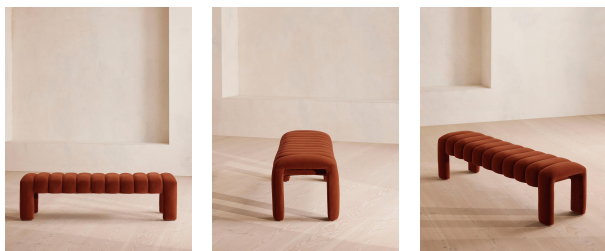

Willis Bench, Velvet, Rust

€1,700 Regular

€1,445 Membership

Available in

	Velvet Rust		Velvet Lichen
	Velvet Camel		Velvet Royal Blue
	Velvet Porcelain		Velvet Mustard
	Velvet Olive		Velvet Taupe
	Velvet Antique Rose		Velvet Grey Blue

Product details

Our Willis bench adds a touch of vintage-inspired glamour to any interiors scheme with channelled seat detail and soft, velvet upholstery for a textural finish. Inspired by Holloway House, this piece is ideal for placing in an entrance, living room or at the end of the bed.

Dimensions

Product dimensions: H44 x W161 x D44cm / H17 x W63 x D17"

Product weight: 21kg / 46.3lbs

Details

Assembled size: H44 x W161 x D44cm

Care instructions: Professional upholstery cleaning

Composition: Frame: Birch and engineered hardwood.

Legs: Stainless Steel. Fabric: 85% Cotton, 15% Polyester

Fabric: 85% Cotton 15% Polyester

Frame: Birch and engineered hardwood

Removable cushions: No

Removable legs: No

Seat depth: 44cm

Seat height: 43.8cm

Seat width: 161cm