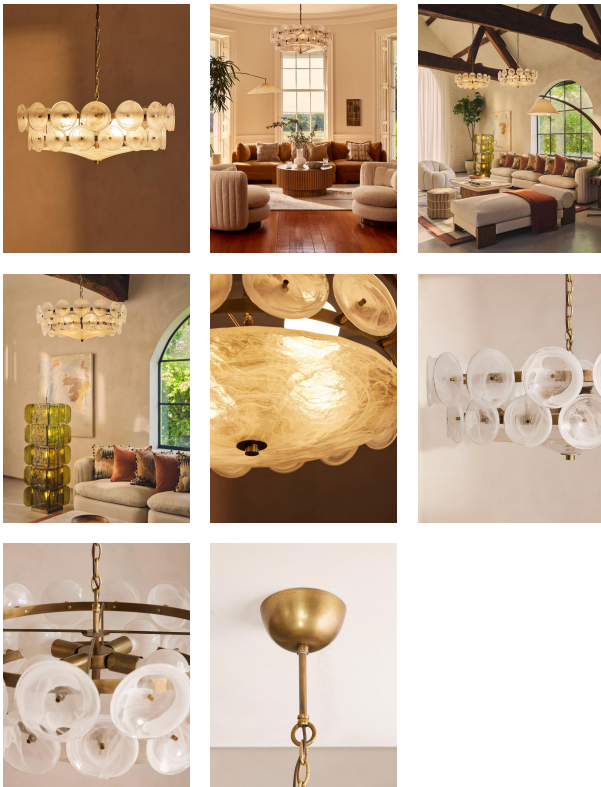

Lorenzo Chandelier, Milky Glass

€1,350 Regular

€1,080 Membership

Available in

-  Orange
-  Green
-  White

Product details

Originally designed for the spaces at Soho House West Hollywood, our Lorenzo chandelier is handcrafted from pressed glass by skilled artisans. The white swirl pattern is achieved by injecting the white colour into the glass piece by piece, before being shaped by hand into discs. Once cooled, each disc is mounted on tiered, antique brass arms that surround two central glass plates for great visual effect.

Dimensions

Product dimensions: H29 x W76 x D76cm / H11.4 x W29.9 x D29.9"

Product weight: 19kg / 41.9lbs

Packaged or boxed dimensions: H79 x W79 x D53cm / H31.1 x W31.1 x D20.9"

Packaged or boxed weight: 25kg / 55.1lbs