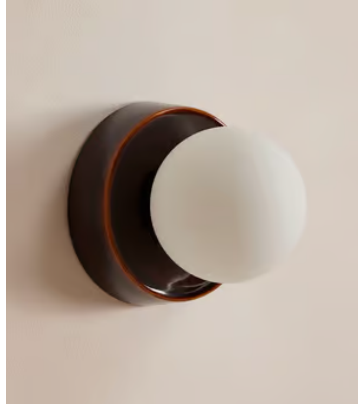

SOHO HOME

Sophia Wall Light, Brown

€255 Regular price

€217 Member price

Suitable for every space in the home, including the bathroom, our Sophia wall light draws inspiration from Soho House Stockholm. Using opaque glass for a soft and flattering light, its globe design sits on a glazed ceramic base with antique brass detailing. Place either side of a mirror or bedside.

Bulb required: 1 / E27 / 4W Maximum

Bulb style: Tala 3W Pluto LED

Bulb(s) included: No

Dimmable: Yes, please consult a qualified electrician regarding compatible bulbs for your dimmer switch system

Electrician required: Yes