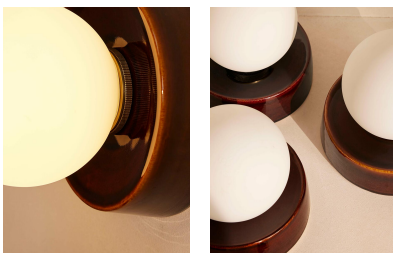

## Sophia Wall Light, Brown

£195

Regular

£166

Membership

### Product details

Suitable for every space in the home, including the bathroom, our Sophia wall light draws inspiration from Soho House Stockholm. Using opaque glass for a soft and flattering light, its globe design sits on a glazed ceramic base with antique brass detailing. Place either side of a mirror or bedside.

- Globe wall light
- Opaque glass
- Glazed brown ceramic base
- Bathroom safe
- Antique brass detailing
- Recommended bulb: Tala 3W Pluto LED
- We recommend wiring our wall lights with a dimmer control to tailor the light level
- Inspired by Soho House Stockholm