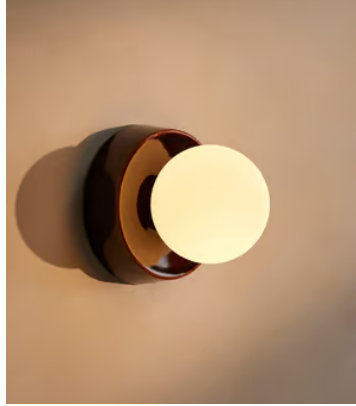

SOHO HOME

Sophia Wall Light, Brown

€255 Regular price

€217 Member price

Suitable for every space in the home, including the bathroom, our Sophia wall light draws inspiration from Soho House Stockholm. Using opaque glass for a soft and flattering light, its globe design sits on a glazed ceramic base with antique brass detailing. Place either side of a mirror or bedside.

Dimensions

Dimensions: H21 x W21 x D14cm / H8.3 x W8.3 x D5.5"

Weight: 2kg / 4.4lbs

Packaged dimensions: H54 x W70 x D111cm / H21.3 x W27.6 x D43.7"

Packaged weight: 2kg / 4.4lbs

Details

Assembly required: Yes, specialist