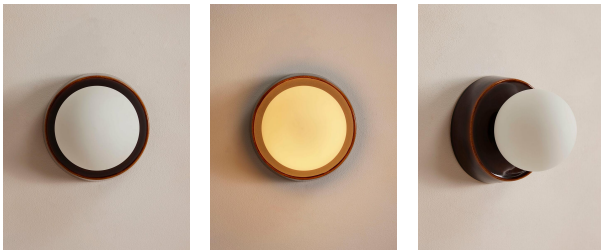

## Sophia Wall Light, Brown

£195

Regular

£166

Membership

### Product details

Suitable for every space in the home, including the bathroom, our Sophia wall light draws inspiration from Soho House Stockholm. Using opaque glass for a soft and flattering light, its globe design sits on a glazed ceramic base with antique brass detailing. Place either side of a mirror or bedside.

- Globe wall light
- Opaque glass
- Glazed brown ceramic base
- Bathroom safe
- Antique brass detailing
- Recommended bulb: Tala 3W Pluto LED
- We recommend wiring our wall lights with a dimmer control to tailor the light level
- Inspired by Soho House Stockholm