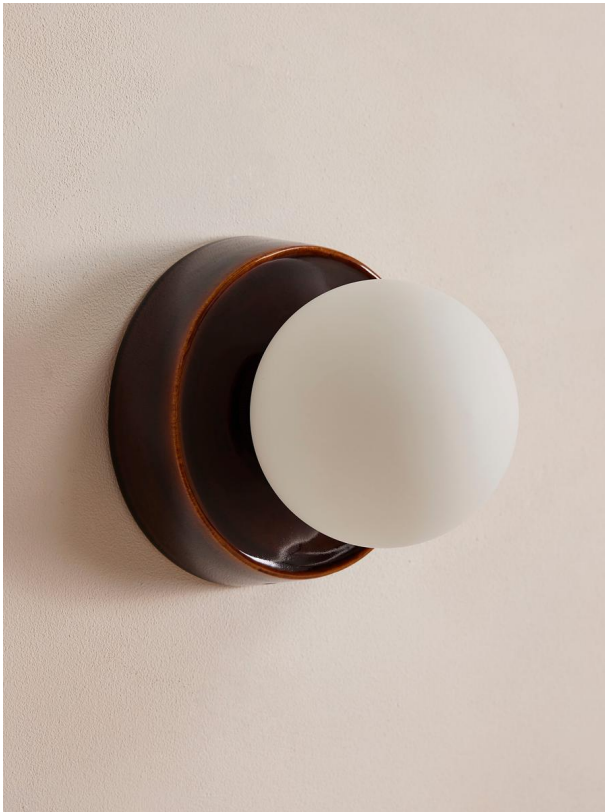

SOHO HOME

Sophia Wall Light, Brown

€255 Regular

€217 Membership

Product details

Suitable for every space in the home, including the bathroom, our Sophia wall light draws inspiration from Soho House Stockholm. Using opaque glass for a soft and flattering light, its globe design sits on a glazed ceramic base with antique brass detailing. Place either side of a mirror or bedside.

Dimensions

Product dimensions: H21 x W21 x D14cm / H8.3 x W8.3 x D5.5"

Product weight: 2kg / 4.4lbs

Packaged or boxed dimensions: H54 x W70 x D111cm / H21.3 x W27.6 x D43.7"

Packaged or boxed weight: 2kg / 4.4lbs

Details

Assembly required: Yes, specialist

Bulb required: 1 / E27 / 4W Maximum

Bulb style: Tala 3W Pluto LED

Bulb(s) included: No

Care instructions: Clean with a soft dry cloth only. Do not use polishing agents,