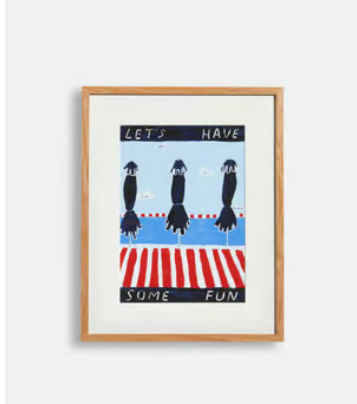

## Lucy Mahon Shoreditch Print, A4 Oak Frame

€325 Regular price

€276 Member price

London-based artist and Shoreditch House member, Lucy Mahon, is putting her playful stamp on Soho Home with a limited-edition collection of prints. This piece depicts a painted scene of our iconic Shoreditch rooftop pool, featuring the House's classic cabana red and white striped towel. Mounted and framed in a natural oak frame, this vibrant artwork will bring a touch of Mahon's optimistic style onto your own walls.

### Dimensions

**Dimensions:** H41.5 x W33 x D33cm / H16.3 x W13 x D13"

**Weight:** 1kg / 2.2lbs

### Details

**Medium:** Paper Print

**Frame:** Natural oak with glass