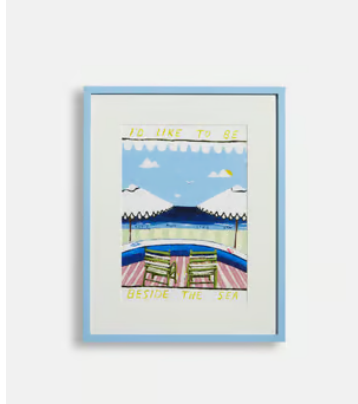

SOHO HOME

Lucy Mahon Brighton Print, A4 Blue Frame

€325 Regular price

€276 Member price

London-based artist and Shoreditch House member, Lucy Mahon, is putting her playful stamp on Soho Home with a limited-edition collection of prints. The epitome of Great British summertime by the seaside, this artwork showcases Brighton Beach House in soft pastel hues. Mounted and framed in a painted light blue oak frame, this vibrant artwork will bring a touch of Mahon's optimistic style onto your own walls.

Dimensions

Dimensions: H41.5 x W33 x D33cm / H16.3 x W13 x D13"

Weight: 1kg / 2.2lbs

Details

Medium: Paper Print

Frame: Light Blue Painted Oak Frame with Glass