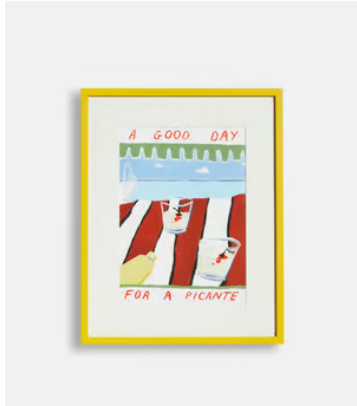

SOHO HOME

Lucy Mahon Picante Print, A4 Yellow Frame

€325 Regular price

€276 Member price

London-based artist and Shoreditch House member, Lucy Mahon, is putting her playful stamp on Soho Home with a limited-edition collection of prints. Featured is the Picante print, showing a Soho House classic cocktail enjoyed by the pool. Mounted and framed in a painted yellow oak frame, this vibrant artwork will bring a touch of Mahon's optimistic style onto your own walls.

Dimensions

Dimensions: H41.5 x W33 x D33cm / H16.3 x W13 x D13"

Weight: 1kg / 2.2lbs

Details

Medium: Paper Print

Frame: Yellow Painted Oak Frame with Glass

Available in 0 colours