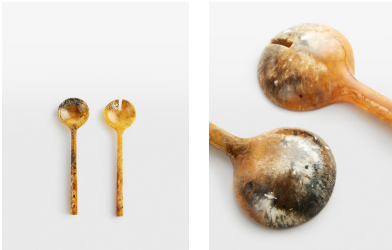

Dimensions

Product dimensions: H30 x W5 x D2cm / H12 x W2 x D1"

Product weight: 0.95kg / 2.1lbs

Details

Assembly required: No

Care instructions: Hand Wash Only

Composition: Resin

Dishwasher safe: No

Material: Resin

Microwave safe: No

Oven safe: No