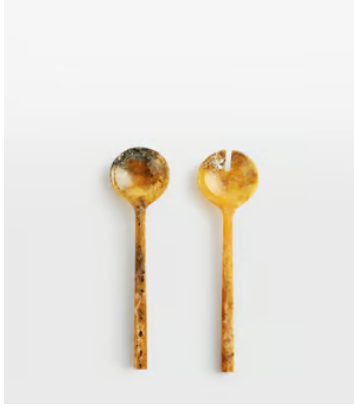

SOHO HOME

Henrietta Salad Servers, Set of Two

€59 Regular price

€50 Member price

Serve up salads the Soho House way with our Henrietta servers, inspired by our very own 180 House. Sculpted from resin with an iridescent finish, no two are the same due to the natural variations of the material, making them a unique addition to your dining collection.

Dimensions

Dimensions: H30 x W5 x D2cm / H12 x W2 x D1"

Weight: 2kg / 4.4lbs

Packaged weight: 2kg / 4.4lbs

Details

Assembly required: No

Composition: Resin

Dishwasher safe: No