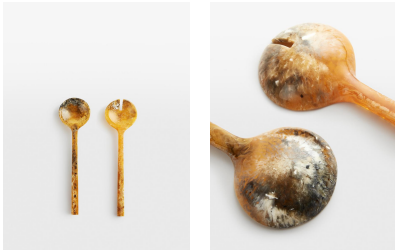

SOHO HOME

Henrietta Salad Servers, Set Of Two

€59 Regular

€50 Membership

Product details

Serve up salads the Soho House way with our Henrietta servers, inspired by our very own 180 House. Sculpted from resin with an iridescent finish, no two are the same due to the natural variations of the material, making them a unique addition to your dining collection.

Dimensions

Product dimensions: H30 x W5 x D2cm / H12 x W2 x D1"

Product weight: 1kg / 2.2lbs

Packaged or boxed weight: 10kg / 22lbs

Details

Assembly required: No

Care instructions: Hand Wash Only

Composition: Resin