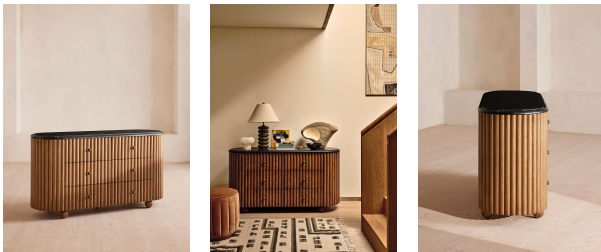

### Product details

Taking design cues from the channelled wood bars at White City House, our Carlisle dresser is constructed from solid, laminated oak with rounded corners. Accents of black Spanish Marquina marble on the handles and top have subtle grey veining with natural characteristics, making each Carlisle style unique.

- Six-drawer dresser
- Part of the Carlisle range
- Solid, laminated oak
- Honed Marquina marble top and handles
- Marble sourced from Spain
- Antique brass finish metalwork
- Inspired by White City House

### Dimensions

Product dimensions: H80 x W150 x D50cm / H31.9 x W59.8 x D19.9"

Product weight: 134kg / 295.4lbs

Packaged or boxed dimensions: H104 x W159 x D59cm / H40.7 x W62.6 x D23.2"

Packaged or boxed weight: 155kg / 341.7lbs