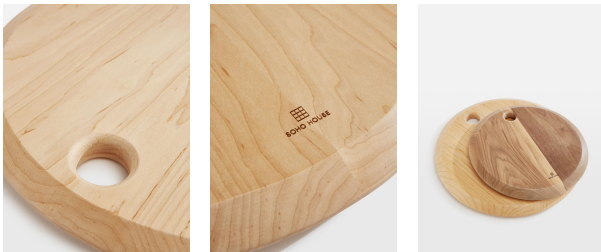

## Kinkell Maple Wooden Board, Large

€170 Regular

€136 Membership

### Product details

This large Kinkell board has been carved from a solid maple wood, with natural variations for a one-of-a-kind piece. Ideal for serving a selection of cheeses, bread and crackers, its organic, round shape reflects the textures and forms seen throughout Soho Roc House, with a hole to hang above the kitchen sideboard once used.

### Dimensions

Product dimensions: H3 x W45 x D3cm / H1 x W18 x D1"

Product weight: 3kg / 6.6lbs

Packaged or boxed weight: 3kg / 6.6lbs