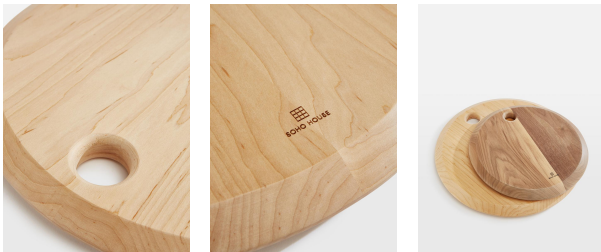

SOHO HOME

Kinkell Maple Wooden Board, Large

€170 Regular

€136 Membership

Product details

This large Kinkell board has been carved from a solid maple wood, with natural variations for a one-of-a-kind piece. Ideal for serving a selection of cheeses, bread and crackers, its organic, round shape reflects the textures and forms seen throughout Soho Roc House, with a hole to hang above the kitchen sideboard once used.

Dimensions

Product dimensions: H3 x W45 x D3cm / H1 x W18 x D1"

Product weight: 3kg / 6.6lbs

Packaged or boxed weight: 3kg / 6.6lbs

Details

Care instructions: Hand wash with running water

Composition: Maple