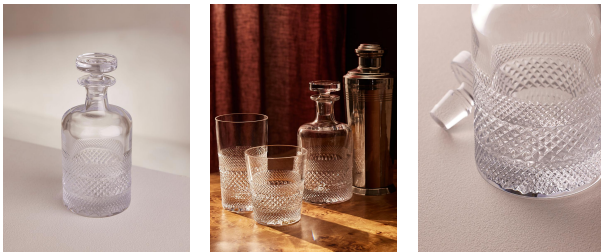

SOHO HOME

Huxley Cut Crystal Decanter, Small

€325 Regular

€276 Membership

Sizes

Small, Large

Product details

Our Huxley crystal glassware has been crafted to elevate your drinking experience. The intricate design is inspired by Little House Mayfair as well as classic Regency-era design, with attention spent on every piece by a set of skilled craftspeople in Slovenia. Each glass is cut, polished and finished by hand to achieve brilliant clarity and sparkle, with a satisfying weighty feel. Featured is this small decanter to add to your at-home bar.

Dimensions

Product dimensions: H18 x W9 x D9cm / H7 x W3 x D3"

Product weight: 1kg / 2.2lbs

Packaged or boxed dimensions: H30 x W20 x D26cm / H11.7 x W8 x D10.1"

Packaged or boxed weight: 6kg / 13.2lbs

Details