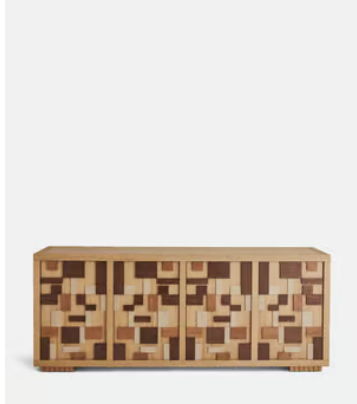

SOHO HOME

Sandro Sideboard

~~€4,950~~ €3,450 Regular price

~~€4,208~~ €2,760 Member price

Make a decorative statement in the home with our Sandro sideboard. Crafted in Portugal, a solid oak frame is brought to life with four mosaic front doors in oak, walnut and ash, echoing the 1960s-inspired dark wood panelling in the club of Soho House Holloway. Finished with brass inlay details for an added vintage touch, place in your hallway or living room to make a bold first impression.

Dimensions

Dimensions: H80 x W200 x D50cm / H31.4 x W78.7 x D19.6"

Weight: 123kg / 271.2lbs

Packaged dimensions: H86 x W206 x D56cm / H33.9 x W81.1 x D22"

Packaged weight: 133kg / 293.2lbs

Details

Assembly required: No