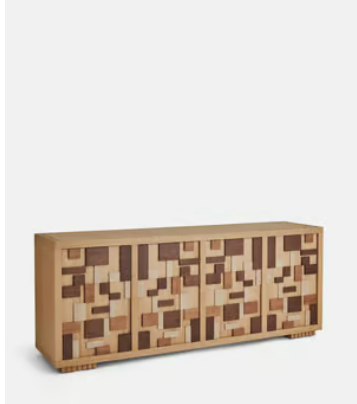

SOHO HOME

Sandro Sideboard

~~€4,950~~ €3,450 Regular price

~~€4,208~~ €2,760 Member price

Make a decorative statement in the home with our Sandro sideboard. Crafted in Portugal, a solid oak frame is brought to life with four mosaic front doors in oak, walnut and ash, echoing the 1960s-inspired dark wood panelling in the club of Soho House Holloway. Finished with brass inlay details for an added vintage touch, place in your hallway or living room to make a bold first impression.

Dimensions

Dimensions: H80 x W200 x D50cm / H31.4 x W78.7 x D19.6"

Weight: 123kg / 271.2lbs

Packaged dimensions: H86 x W206 x D56cm / H33.9 x W81.1 x D22"

Packaged weight: 133kg / 293.2lbs

Details

Assembly required: No