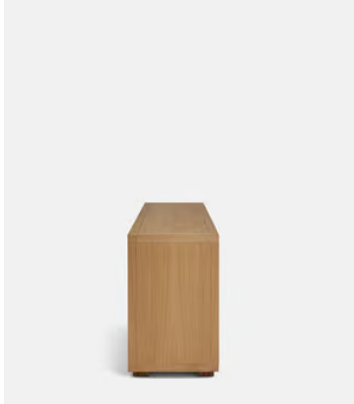

SOHO HOME

Sandro Sideboard

~~€4,950~~ €3,450 Regular price

~~€4,208~~ €2,760 Member price

Make a decorative statement in the home with our Sandro sideboard. Crafted in Portugal, a solid oak frame is brought to life with four mosaic front doors in oak, walnut and ash, echoing the 1960s-inspired dark wood panelling in the club of Soho House Holloway. Finished with brass inlay details for an added vintage touch, place in your hallway or living room to make a bold first impression.

Dimensions

Dimensions: H80 x W200 x D50cm / H31.4 x W78.7 x D19.6"

Weight: 123kg / 271.2lbs

Packaged dimensions: H86 x W206 x D56cm / H33.9 x W81.1 x D22"

Packaged weight: 133kg / 293.2lbs

Details

Assembly required: No