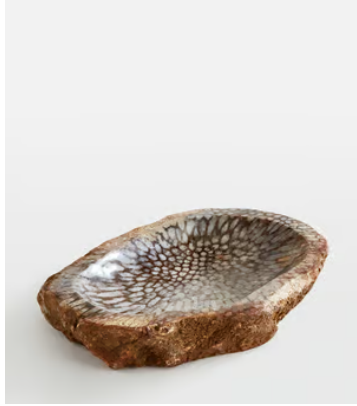

## Lorita trinket Bowl

€250 Regular price

€213 Member price

The natural formation of our Lorita trinket bowl adds interest to a coffee table or side table. Sculpted from fossilised coral - a stone found in Indonesian coastal areas, seafronts and river edges - it has a unique beehive appearance with no two pieces the same, while echoing the interiors of Soho Roc House.