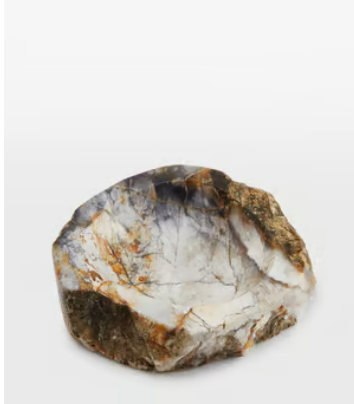

SOHO HOME

Sorrel Trinket Bowl, Teal

~~€255~~ €125 Regular price

~~€217~~ €100 Member price

The natural formation of our Sorrel trinket bowl adds interest to a coffee table or side table with no two styles the same. Sculpted from agate stone with a raw edge and organic shape, it echoes the neutral interiors of Soho Roc House.

Material: Agate

Watertight: No