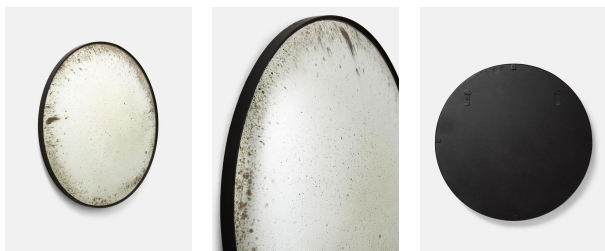

## Convex Bronze Edge Mirror, Medium

€900 Regular

€765 Membership

### Sizes

Medium, Large

### Product details

Sean Phelan began his craft on Lillie Road, Fulham in the 90s, gilding and restoring 17th-20th Century mirrors. With a growing passion for decorative interiors, he later began designing contemporary pieces. This led to his Art Deco-influenced collection of convex mirrors, where the curved glass plate of this style beautifully disperses light outwards, energising a room and bringing it to life. One of Phelan's bespoke convex designs hangs in our Main Barn at Soho Farmhouse.