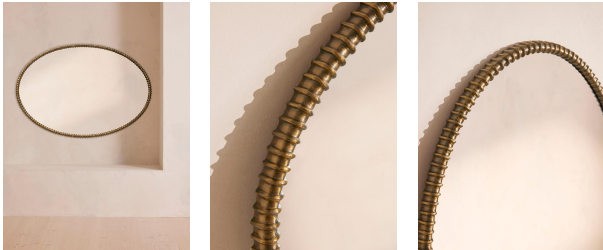

SOHO HOME

Nel Oval Mirror

€1,550 Regular

€1,318 Membership

Product details

The antique brass finish of our Nel oval mirror echoes the Art Deco and 1940s-inspired interiors of Soho House Paris. Detailed with an organic ribbed finish for added texture and depth, hang either portrait or landscape in any room of the home.

Dimensions

Product dimensions: H104 x W70 x D3cm / H41.5 x W41 x D1.3"

Product weight: 20kg / 44.1lbs

Packaged or boxed dimensions: H95 x W127 x D17cm / H37.4 x W50 x D6.7"

Packaged or boxed weight: 20kg / 44.1lbs

Details

Assembly required: No

Bathroom safe: Suitable for bathroom use

Care instructions: Clean with a soft dry cloth only. Do not use polishing agents, harsh chemicals or abrasive cleaners as they may damage the finish.

Wall fixtures included: No

Wall leaning only: No