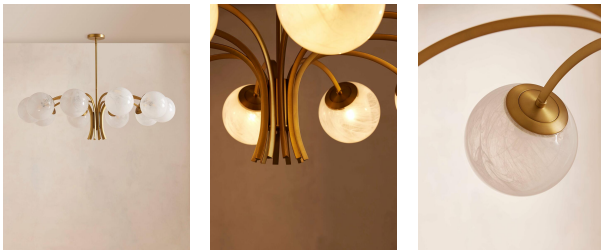

Kai Chandelier Uk

£1,295

Regular

£1,101

Membership

Product details

Creating an impressive entrance in the hallway or dining room, our Kai chandelier's contemporary silhouette takes inspiration from White City House. Antique brass finish metal is carved into refined angular arms, each bearing a glass globe hand-applied with pigment for a milky swirl. Ideal for a softer lighting scheme in your living space with design-led details as the focal point.

- Contemporary globular chandelier
- Refined arm shape
- Antique brass finish metal carved into angular arms
- 10 glass globes with a milky swirl
- Hand-applied white pigment
- We recommend wiring our ceiling lights with a dimmer control to tailor the light level
- Inspired by White City House