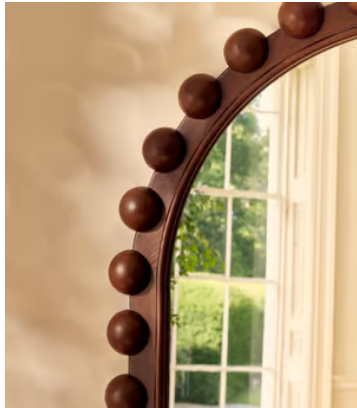

SOHO HOME

Emilia Mirror, Floor

€2,600 Regular price

€2,210 Member price

A decor piece with endless impact, our Emilia floor mirror features an oversized statement arch frame with carved bobble detail. Crafted from solid dark ash, it reflects similar styles seen in Shoreditch House. Place in any room to recreate the House's signature look and open up your space.