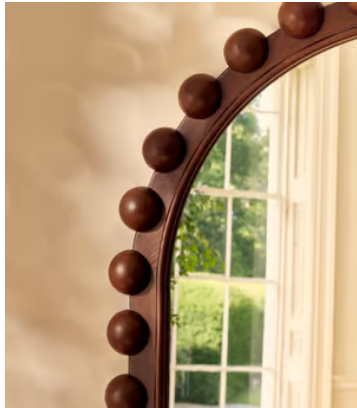

SOHO HOME

Emilia Mirror, Floor

€2,550 Regular price

€2,168 Member price

A decor piece with endless impact, our Emilia floor mirror features an oversized statement arch frame with carved bobble detail. Crafted from solid dark ash, it reflects similar styles seen in Shoreditch House. Place in any room to recreate the House's signature look and open up your space.