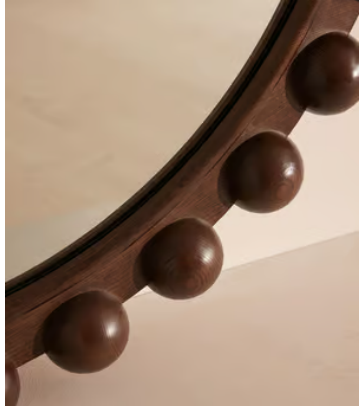

Emilia Mirror, Round

€1,950 Regular price

€1,658 Member price

A decor piece with endless impact, our Emilia round mirror features a bobble frame that's been carved for extra definition. Crafted from solid dark oak, it reflects similar styles seen in Shoreditch House. Place above a mantelpiece or in the bedroom to recreate the House's signature look and open up your space.