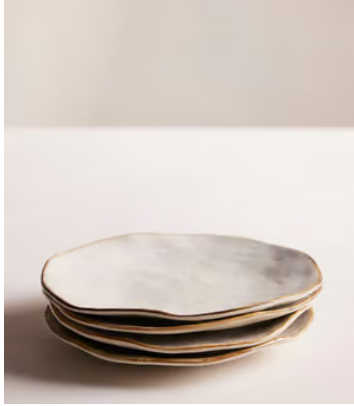

SOHO HOME

Emden Side Plate, Set of Four

€110 Regular price

€94 Member price

The speckled, matte glaze of our Emden dining collection echoes the rustic aesthetic of Soho Farmhouse beautifully, and has been hand applied and decorated by expert artisans in Portugal. A comfy, organic shape simply adds to the charm of the collection. Complete this set of four side plates with the matching dinner plates and cereal bowls for both relaxed dining and entertaining.

Dimensions

Dimensions: H2.4 x W15 x D15cm / H0.9 x W5.9 x D5.9"

Weight: 1kg / 2.2lbs

Packaged dimensions: H14 x W31 x D31cm / H5.5 x W12.2 x D12.2"

Packaged weight: 1kg / 2.2lbs

Details

Composition: Stoneware