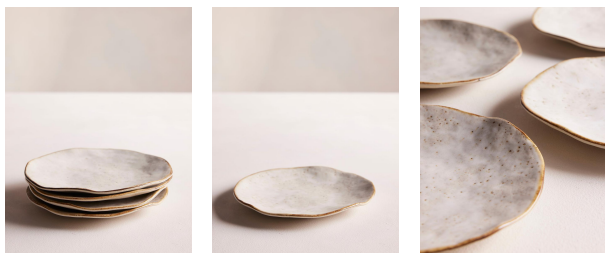

SOHO HOME

Emden Side Plate, Set Of Four

€115 Regular

€98 Membership

Product details

The speckled, matte glaze of our Emden dining collection echoes the rustic aesthetic of Soho Farmhouse beautifully, and has been hand applied and decorated by expert artisans in Portugal. A comfy, organic shape simply adds to the charm of the collection. Complete this set of four side plates with the matching dinner plates and cereal bowls for both relaxed dining and entertaining.

Dimensions

Product dimensions: H2.4 x W15 x D15cm / H0.9 x W5.9 x D5.9"

Product weight: 1kg / 2.2lbs

Packaged or boxed dimensions: H14 x W31 x D31cm / H5.5 x W12.2 x D12.2"

Packaged or boxed weight: 1kg / 2.2lbs