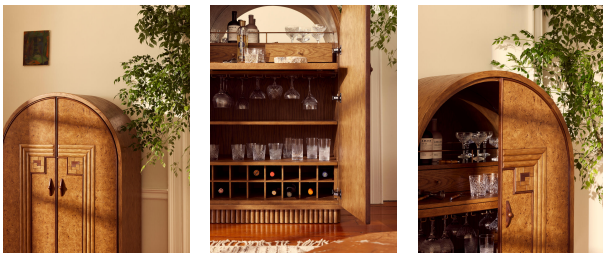

Dimensions

Product dimensions: H160 x W100 x D51cm / H63 x W39.4 x D20.1"

Product weight: 118kg / 260.1lbs

Packaged or boxed dimensions: H198 x W118 x D68cm / H78 x W46.5 x D26.8"

Packaged or boxed weight: 167kg / 368.2lbs