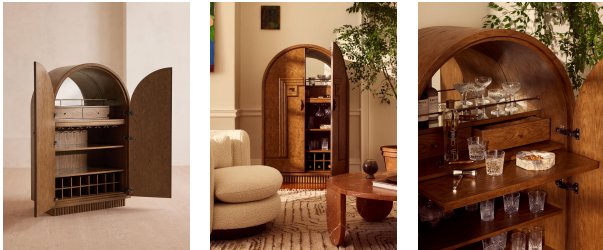

SOHO HOME

Benedict Bar Cabinet, Oak Burl

€6,400 Regular

€5,440 Membership

Product details

Recreate the relaxed bar setting of Soho House Nashville with the Benedict bar cabinet. An Art Deco-inspired design, the arch-shaped unit has been crafted from a mix of solid oak, solid walnut and oak burl veneer. Oak burl is characterised by its tan heartwood tones with darker burl pockets to display a mix of rich and tonal colours. Two bookmatched burl doors feature solid walnut handles, while a solid oak fluted base and a mirrored back brings added interest to this unique piece for displaying anywhere in the room. Open up to reveal a place for wine storage and a pull-out bar top, ideal when entertaining guests.

Dimensions

Product dimensions: H160 x W100 x D51cm / H63 x W39.4 x D20.1"

Product weight: 118kg / 260.1lbs

Packaged or boxed dimensions: H198 x W118 x D68cm / H78 x W46.5 x D26.8"

Packaged or boxed weight: 167kg / 368.2lbs

polish. Avoid contact with water and other liquids.

Drawer dimensions: H8 x W38.7 x D22.8cm

Feet: Plastic glide

Finish: Mid-tone Oak Burl, Walnut and Antique Brass

Frame: Oak Wood and poplar Wood

Handles: Walnut wood

Material: Beech Wood, Oak Wood, poplar Wood, walnut Wood, MDF, American Oak Veneer, Oak Burl Veneer and Stainless Steel

Removable legs: No

Shelf dimensions: Top shelf: H26 x W89 x D45cm /

Bottom shelf: H26 x W89 x D45cm / Wine storage: