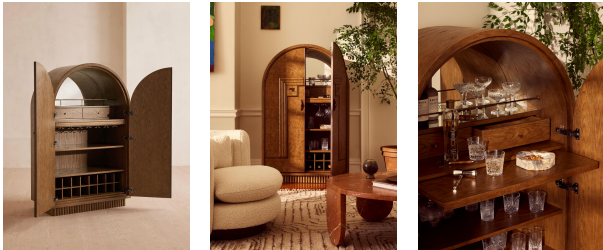

Benedict Bar Cabinet, Oak Burl

£4,995 Regular

£4,246 Membership

Product details

Recreate the relaxed bar setting of Soho House Nashville with the Benedict bar cabinet. An Art Deco-inspired design, the arch-shaped unit has been crafted from a mix of solid oak, solid walnut and oak burl veneer. Oak burl is characterised by its tan heartwood tones with darker burl pockets to display a mix of rich and tonal colours. Two bookmatched burl doors feature solid walnut handles, while a solid oak fluted base and a mirrored back brings added interest to this unique piece for displaying anywhere in the room. Open up to reveal a place for wine storage and a pull-out bar top, ideal when entertaining guests.

Dimensions

Product dimensions: H160 x W100 x D51cm / H63 x W39.4 x D20.1"

Product weight: 118kg / 260.1lbs

Packaged or boxed dimensions: H198 x W118 x D68cm / H78 x W46.5 x D26.8"

Packaged or boxed weight: 167kg / 368.2lbs

polish. Avoid contact with water and other liquids.

Drawer dimensions: H8 x W38.7 x D22.8cm

Feet: Plastic glide

Finish: Mid-tone Oak Burl, Walnut and Antique Brass

Frame: Oak Wood and poplar Wood

Handles: Walnut wood

Material: Beech Wood, Oak Wood, poplar Wood, walnut Wood, MDF, American Oak Veneer, Oak Burl Veneer and Stainless Steel

Removable legs: No

Shelf dimensions: Top shelf: H26 x W89 x D45cm /

Bottom shelf: H26 x W89 x D45cm / Wine storage: