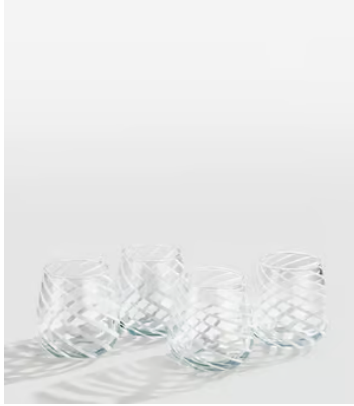

SOHO HOME

Coletta Lowball White, Set of Four

~~€105~~ €51 Regular price

~~€89~~ €41 Member price

Our Coletta lowball tumblers are made for enjoying a long refreshing soft drink or cocktail with friends, the Soho House way. Inspired by the traditional 1960s white swirled glass lighting fixtures found in Soho House Rome and crafted from blown glass, the Coletta glassware adds a fun twist to the traditional dining tablescape.