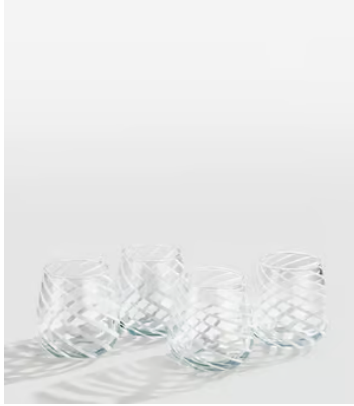

SOHO HOME

Coletta Lowball White, Set of Four

~~€105~~ €52 Regular price

~~€89~~ €42 Member price

Our Coletta lowball tumblers are made for enjoying a long refreshing soft drink or cocktail with friends, the Soho House way. Inspired by the traditional 1960s white swirled glass lighting fixtures found in Soho House Rome and crafted from blown glass, the Coletta glassware adds a fun twist to the traditional dining table.

Dimensions

Dimensions: H14 x W6.8 x D6.8cm / H5.5 x W2.7 x D2.7"

Weight: 2kg / 4.4lbs

Packaged weight: 2kg / 4.4lbs

Details

Assembly required: No

Dishwasher safe: Yes

Material: Glass