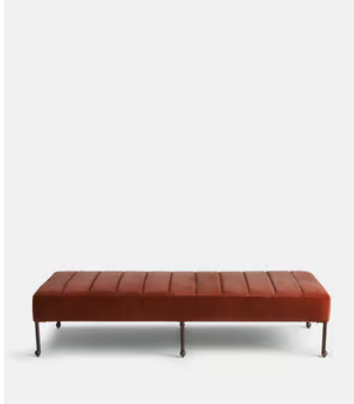

SOHO HOME

Poppy Bench, Velvet, Rust

€1,850 Regular price

€1,573 Member price

The Poppy daybed is a classic piece inspired by the interiors at Soho House 76 Dean Street. It's constructed from engineered hardwood with a channelled top upholstered in velvet and has six blackened bronze legs. This multi-functional daybed lends itself to many areas of the home, whether it's placed in the bedroom or an entrance.

Dimensions

Dimensions: H42 x W185 x D76cm / H16.5 x W72.8 x D29.9"

Weight: 24kg / 52.9lbs

Packaged dimensions: H25 x W190 x D82cm / H9.8 x W74.8 x D32.3"

Packaged weight: 30kg / 66.1lbs

Details

Composition: Frame: Engineered hardwood with stainless steel legs. Filling: Foam with fiber. Fabric Composition: 85% cotton, 15% polyester

Fabric: 85% Cotton 15% Polyester (100% cotton pile)

Frame: Engineered hardwood

Removable cushions: No

Removable legs: Yes

Seat depth: 76.2cm

Seat height: 42cm

Seat width: 185.4cm

Care instructions: Professional upholstery cleaning only