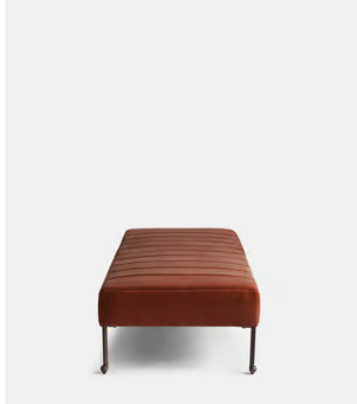

SOHO HOME

Poppy Bench, Velvet, Rust

€1,850 Regular price

€1,573 Member price

The Poppy daybed is a classic piece inspired by the interiors at Soho House 76 Dean Street. It's constructed from engineered hardwood with a channelled top upholstered in velvet and has six blackened bronze legs. This multi-functional daybed lends itself to many areas of the home, whether it's placed in the bedroom or an entrance.

Dimensions

Dimensions: H42 x W185 x D76cm / H16.5 x W72.8 x D29.9"

Weight: 24kg / 52.9lbs

Packaged dimensions: H25 x W190 x D82cm / H9.8 x W74.8 x D32.3"

Packaged weight: 30kg / 66.1lbs

Details

Composition: Frame: Engineered hardwood with stainless steel legs. Filling: Foam with fiber. Fabric Composition: 85% cotton, 15% polyester

Fabric: 85% Cotton 15% Polyester (100% cotton pile)

Frame: Engineered hardwood

Removable cushions: No

Removable legs: Yes

Seat depth: 76.2cm

Seat height: 42cm

Seat width: 185.4cm

Care instructions: Professional upholstery cleaning only