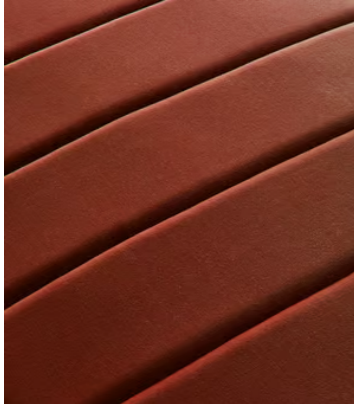

SOHO HOME

Poppy Bench, Velvet, Rust

€1,850 Regular price

€1,573 Member price

The Poppy daybed is a classic piece inspired by the interiors at Soho House 76 Dean Street. It's constructed from engineered hardwood with a channelled top upholstered in velvet and has six blackened bronze legs. This multi-functional daybed lends itself to many areas of the home, whether it's placed in the bedroom or an entrance.

Dimensions

Dimensions: H42 x W185 x D76cm / H16.5 x W72.8 x D29.9"

Weight: 24kg / 52.9lbs

Packaged dimensions: H25 x W190 x D82cm / H9.8 x W74.8 x D32.3"

Packaged weight: 30kg / 66.1lbs

Details

Composition: Frame: Engineered hardwood with stainless steel legs. Filling: Foam with fiber. Fabric Composition: 85% cotton, 15% polyester

Fabric: 85% Cotton 15% Polyester (100% cotton pile)

Frame: Engineered hardwood

Removable cushions: No

Removable legs: Yes

Seat depth: 76.2cm

Seat height: 42cm

Seat width: 185.4cm

Care instructions: Professional upholstery cleaning only