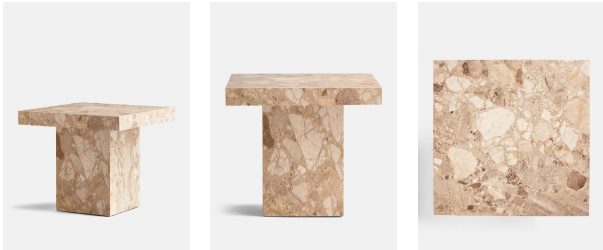

Phoenix Table, Kunis Brescia Marble, Tall

€2,350 Regular

€1,998 Membership

Product details

Referencing the marble textures seen throughout Shoreditch House, the tall Phoenix table is constructed from Kunis Brescia marble - a cream-toned Greek marble with irregular grey and mocha spots. Sharp edges and a low, rectangular profile create definition. Nest together with the small Phoenix table to make your living space flow.

Dimensions

Product dimensions: H45 x W50 x D50cm / H17.7 x W19.7 x D19.7"

Product weight: 135kg / 297.6lbs

Number of boxes: 2

* Box 1 : H62 x W38 x D38cm / H24.4 x W15 x D15"

* Box 2 : H62 x W62 x D18cm / H24.4 x W24.4 x D7.1"

abrasive paper or steel wool.

Clearance: 38cm

Feet: Plastic glide

Finish: Honed Marble

Frame: MDF and Aluminium

Hardware: Aluminium plate

Material: Kunis Brescia Marble, MDF and Aluminium

Removable legs: Yes