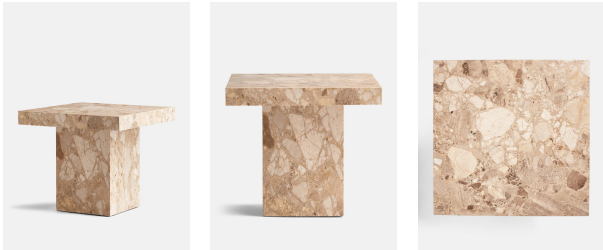

### Product details

Referencing the marble textures seen throughout Shoreditch House, the tall Phoenix table is constructed from Kunis Brescia marble - a cream-toned Greek marble with irregular grey and mocha spots. Sharp edges and a low, rectangular profile create definition. Nest together with the small Phoenix table to make your living space flow.

### Dimensions

Product dimensions: H45 x W50 x D50cm / H17.7 x W19.7 x D19.7"

Product weight: 135kg / 297.6lbs

Number of boxes: 2

\* Box 1 : H62 x W38 x D38cm / H24.4 x W15 x D15"

\* Box 2 : H62 x W62 x D18cm / H24.4 x W24.4 x D7.1"