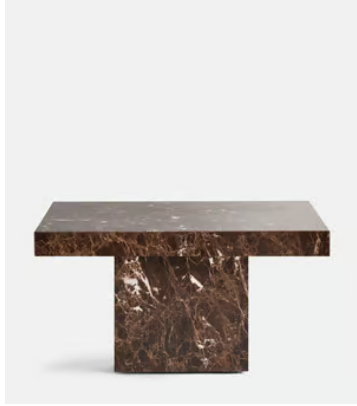

SOHO HOME

Phoenix Table, Dark Emperador Marble, Low

€2,600 Regular price

€2,210 Member price

A low-sitting silhouette is constructed from an Italian marble characterised by irregular grey-white spots and calcite accents.

Our Phoenix table references the textures seen throughout Shoreditch House with a deep brown Italian marble finished with natural grey-white spots and calcite accents. Characterised by clean, geometric lines, its square, stackable profile can nest together with the tall Phoenix table.

Details

Assembly required: Yes

Clearance: 31cm

Feet: Plastic glide

Finish: Honed Marble

Frame: MDF and Aluminium

Hardware: Aluminium plate

Material: Dark Emperador Marble, MDF and Aluminium