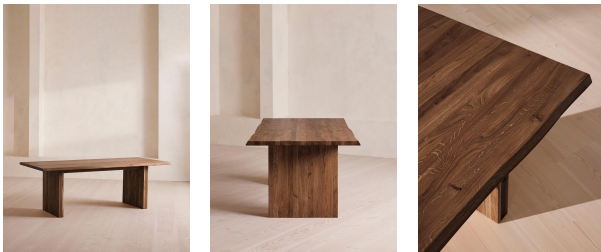

Matis Dining Table, Walnut, 280cm

€7,800 Regular

€6,630 Membership

Available in

- | | |
|---|---|
|  Brown Oak |  White Oak |
|  Grey Oak |  Natural |
|  Walnut |  Blackened Oak |

Sizes

6-8 Seater, 4-6 Seater, 8-10 Seater

Product details

Exclusively made to order, our Matis dining table is crafted from solid walnut with an oil finish and characteristic live edge. Available in three different sizes and wood stains, place the large rectangular table in the centre of a dining room to recreate the rustic settings at Soho Farmhouse.

Dimensions

Product dimensions: H75 x W280 x D100cm / H29.5 x W110.2 x D39.4"

Product weight: 135kg / 297.6lbs

Number of boxes: 2

* Box 1 : H17 x W291 x D111cm / H6.7 x W114.6 x D43.7"

* Box 2 : H24 x W81 x D75cm / H9.4 x W31.9 x D29.5"