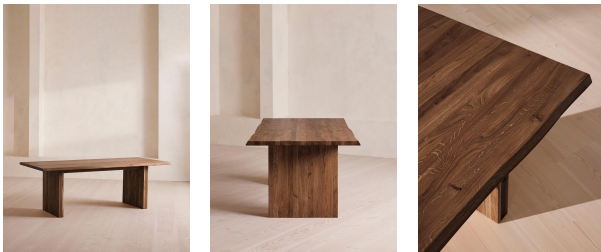

Matis Dining Table, Walnut, 240cm

€7,150 Regular

€6,078 Membership

Available in

- | | |
|---|---|
|  Brown Oak |  White Oak |
|  Grey Oak |  Natural |
|  Walnut |  Blackened Oak |

Sizes

6-8 Seater, 4-6 Seater, 8-10 Seater

Product details

Exclusively made to order, our Matis dining table is crafted from solid walnut with an oil finish and characteristic live edge. Available in three different sizes and wood stains, place the large rectangular table in the centre of a dining room to recreate the rustic settings at Soho Farmhouse.

Dimensions

Product dimensions: H75 x W240 x D100cm / H29.5 x W94.5 x D39.4"

Product weight: 122kg / 269lbs

Number of boxes: 2

* Box 1 : H17 x W251 x D111cm / H6.7 x W98.8 x D43.7"

* Box 2 : H24 x W81 x D75cm / H9.4 x W31.9 x D29.5"