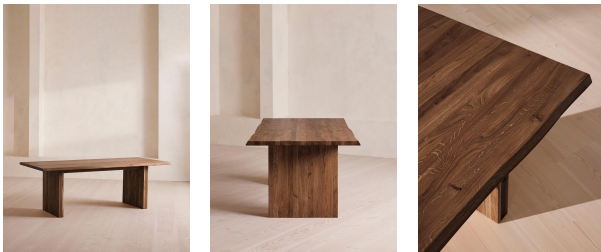

Matis Dining Table, Walnut, 220cm

€6,500 Regular

€5,525 Membership

Available in

Brown Oak	White Oak
Grey Oak	Natural
Walnut	Blackened Oak

Sizes

6-8 Seater, 4-6 Seater, 8-10 Seater

Product details

Exclusively made to order, our Matis dining table is crafted from solid walnut with an oil finish and characteristic live edge. Available in three different sizes and wood stains, place the large rectangular table in the centre of a dining room to recreate the rustic settings at Soho Farmhouse.

Dimensions

Product dimensions: H75 x W220 x D100cm / H29.5 x W86.6 x D39.4"

Product weight: 116kg / 255.7lbs

Number of boxes: 2

* Box 1 : H17 x W231 x D111cm / H6.7 x W90.9 x D43.7"

* Box 2 : H24 x W81 x D75cm / H9.4 x W31.9 x D29.5"