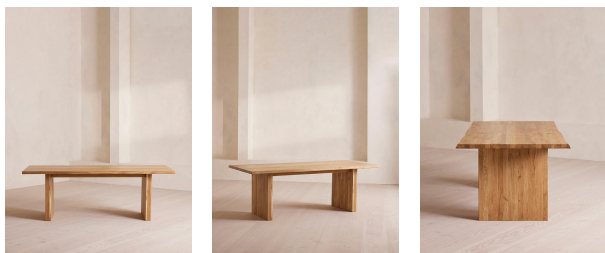

Matis Dining Table, Natural Oak 220cm

€4,550 Regular

€3,868 Membership

Available in

-  Brown Oak
-  White Oak
-  Grey Oak
-  Natural
-  Walnut
-  Blackened Oak

Sizes

6-8 Seater, 4-6 Seater, 8-10 Seater

Product details

Exclusively made to order, our Matis dining table is crafted from solid oak with an oil finish and characteristic live edge. Available in three different sizes and wood stains, place the large rectangular table in the centre of a dining room to recreate the rustic settings at Soho Farmhouse.

Dimensions

Product dimensions: H75 x W220 x D100cm / H29.5 x W86.6 x D39.4"

Product weight: 116kg / 255.7lbs

Number of boxes: 2

* Box 1 : H17 x W231 x D111cm / H6.7 x W90.9 x D43.7"

* Box 2 : H24 x W81 x D75cm / H9.4 x W31.9 x D29.5"