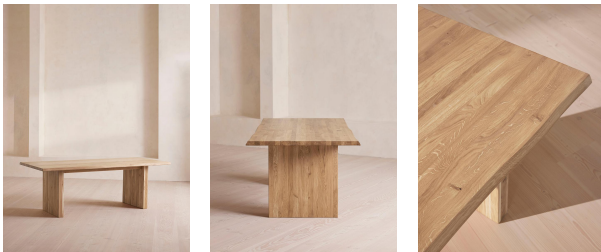

Matis Dining Table, Grey Oak, 240cm

€5,200 Regular

€4,420 Membership

Available in

- | | |
|---|---|
|  Brown Oak |  White Oak |
|  Grey Oak |  Natural |
|  Walnut |  Blackened Oak |

Sizes

6-8 Seater, 4-6 Seater, 8-10 Seater

Product details

Exclusively made to order, our Matis dining table is crafted from solid oak with an oil finish and characteristic live edge. Available in three different sizes and wood stains, place the large rectangular table in the centre of a dining room to recreate the rustic settings at Soho Farmhouse.

Dimensions

Product dimensions: H75 x W240 x D100cm / H29.5 x W94.5 x D39.4"

Product weight: 122kg / 269lbs

Number of boxes: 2

* Box 1 : H17 x W251 x D111cm / H6.7 x W98.8 x D43.7"

* Box 2 : H24 x W81 x D75cm / H9.4 x W31.9 x D29.5"