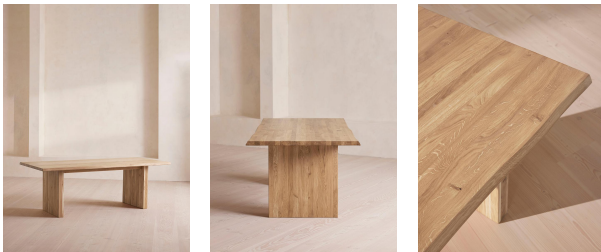

Matis Dining Table, Grey Oak, 220cm

€4,550 Regular

€3,868 Membership

Available in

- | | |
|---|---|
|  Brown Oak |  White Oak |
|  Grey Oak |  Natural |
|  Walnut |  Blackened Oak |

Sizes

6-8 Seater, 4-6 Seater, 8-10 Seater

Product details

Exclusively made to order, our Matis dining table is crafted from solid oak with an oil finish and characteristic live edge. Available in three different sizes and wood stains, place the large rectangular table in the centre of a dining room to recreate the rustic settings at Soho Farmhouse.

Dimensions

Product dimensions: H75 x W220 x D100cm / H29.5 x W86.6 x D39.4"

Product weight: 116kg / 255.7lbs

Number of boxes: 2

* Box 1 : H17 x W231 x D111cm / H6.7 x W90.9 x D43.7"

* Box 2 : H24 x W81 x D75cm / H9.4 x W31.9 x D29.5"