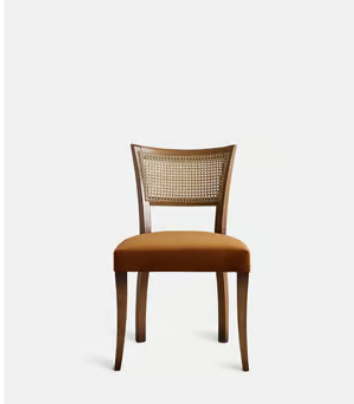

SOHO HOME

Pair of Molina Dining Chairs, Cane Back, Velvet, Mustard

~~€1,550~~ €1,200 Regular price

~~€1,318~~ €960 Member price

A House hero, you'll find our upholstered Molina dining chairs in many of our Houses, including High Road House and Soho House Berlin, as well as a vintage version in Kettner's Studio. This set is crafted in Italy with a cane back and velvet seat - a standout option for long lunches in the dining room.

Dimensions

Dimensions: H78 x W51.5 x D57.5cm / H31 x W20.3 x D22.5"

Weight: 8.1kg / 17.9lbs

Details

Arm Height: 67cm

Seat depth: 50cm

Seat Width: 52cm

Seat Height: 48cm

Frame: FSC Certified Beech

Feet: FSC Certified Birch

Assembly Required: No

Care Instructions: Professional Upholstery Cleaning only

Fabric: Cotton Velvet

Composition: 85% Cotton, 15% Polyester

Available in 1 linen