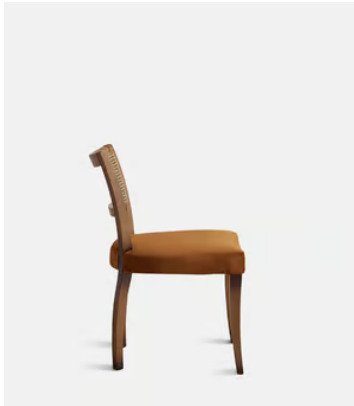

SOHO HOME

Pair of Molina Dining Chairs, Cane Back, Velvet, Mustard

~~€1,550~~ €1,200 Regular price

~~€1,318~~ €960 Member price

A House hero, you'll find our upholstered Molina dining chairs in many of our Houses, including High Road House and Soho House Berlin, as well as a vintage version in Kettner's Studio. This set is crafted in Italy with a cane back and velvet seat - a standout option for long lunches in the dining room.

Dimensions

Dimensions: H78 x W51.5 x D57.5cm / H31 x W20.3 x D22.5"

Weight: 8.1kg / 17.9lbs

Details

Arm Height: 67cm

Seat depth: 50cm

Seat Width: 52cm

Seat Height: 48cm

Frame: FSC Certified Beech

Feet: FSC Certified Birch

Assembly Required: No

Care Instructions: Professional Upholstery Cleaning only

Fabric: Cotton Velvet

Composition: 85% Cotton, 15% Polyester

Available in 1 linen