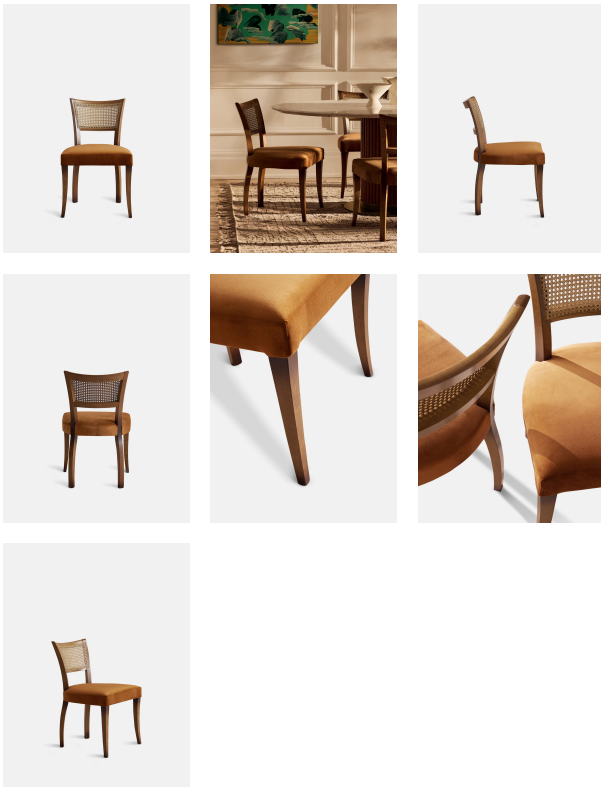

Pair Of Molina Dining Chairs, Cane Back, Velvet, Mustard

£1,195

Regular

£1,016

Membership

Available in

Linen Natural

Velvet Mustard

Velvet Grey Blue

Product details

A House hero, you'll find our upholstered Molina dining chairs in many of our Houses, including High Road House and Soho House Berlin, as well as a vintage version in Kettner's Studio. This set is crafted in Italy with a cane back and velvet seat - a standout option for long lunches in the dining room.

- Dining chairs with cane back
- Hardwood beech frame
- Curved wooden arms
- Velvet seat
- Inspired by the vintage dining chairs at Kettner's Studio

Dimensions

Product dimensions: H78 x W51.5 x D57.5cm / H31 x W20.3 x D22.5"

Product weight: 8.1kg / 17.9lbs

Details

Arm Height: 67cm

Seat depth: 50cm

Seat Width: 52cm

Seat Height: 48cm

Frame: FSC Certified Beech

Feet: FSC Certified Birch