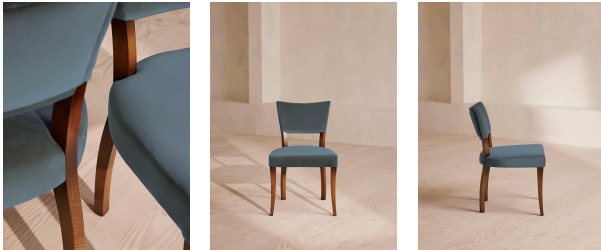

Velvet Mustard

Velvet Grey Blue

Product details

A House hero, you'll find our upholstered Molina dining chairs in many of our Houses, including High Road House and Soho House Berlin, as well as a vintage version in Kettner's. The set is crafted in Italy and upholstered in cotton velvet.

- Dining chairs with upholstered seat and back
- Upholstered in grey blue
- Beech wood frame
- Inspired by the vintage dining chairs at Kettner's

Dimensions

Product dimensions: H78 x W50 x D58cm / H31 x W20 x D23"