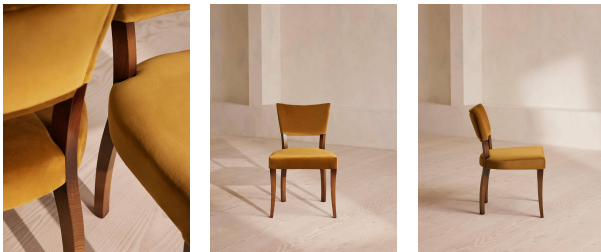

### Product details

A House hero, you'll find our upholstered Molina dining chairs in many of our Houses, including High Road House and Soho House Berlin, as well as a vintage version in Kettner's Studio. This set is crafted in Italy and fully upholstered in velvet - a standout seating option for long lunches in the dining room.

- Dining chairs with upholstered velvet seat and back
- Hardwood beech frame
- Inspired by the vintage dining chairs at Kettner's Studio