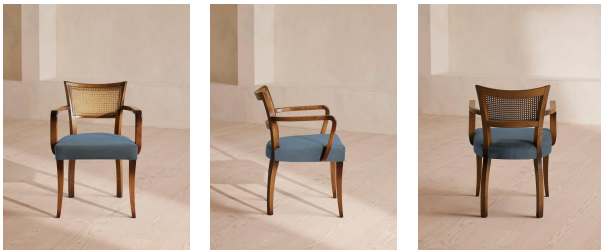

Molina Armchair, Cane Back, Velvet, Grey Blue

£625

Regular

£531

Membership

Available in

Linen Natural

Velvet Mustard

Velvet Grey Blue

Product details

A House hero, you'll find our Molina armchair everywhere from High Road House to Soho House Berlin, as well as a vintage version in Kettner's. This chair is crafted in Italy with a hardwood beech frame and a vintage-inspired cane back, upholstered in cotton velvet.

- Upholstered velvet armchair
- Cane back
- Hardwood beech frame
- Curved wooden arms
- Also available in linen
- Inspired by the vintage dining chairs at Kettner's

Dimensions

Product dimensions: H78 x W60 x D56.5cm / H31 x W24 x D22"