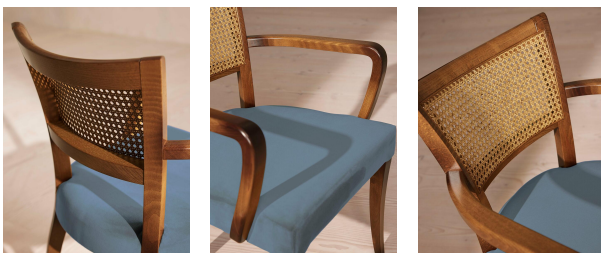

Molina Armchair, Cane Back, Velvet, Grey Blue

£625

Regular

£531

Membership

Available in

Linen Natural

Velvet Mustard

Velvet Grey Blue

Product details

A House hero, you'll find our Molina armchair everywhere from High Road House to Soho House Berlin, as well as a vintage version in Kettner's. This chair is crafted in Italy with a hardwood beech frame and a vintage-inspired cane back, upholstered in cotton velvet.

- Upholstered velvet armchair
- Cane back
- Hardwood beech frame
- Curved wooden arms
- Also available in linen
- Inspired by the vintage dining chairs at Kettner's

Dimensions

Product dimensions: H78 x W60 x D56.5cm / H31 x W24 x D22"