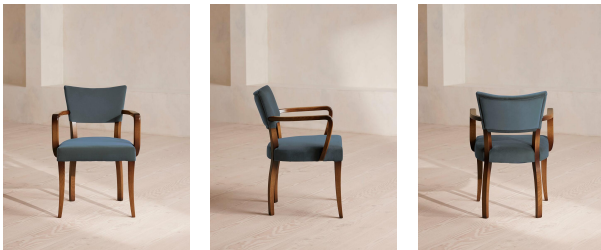

Molina Armchair, Velvet, Grey Blue

£625 Regular

£531 Membership

Available in

Linen Natural

Velvet Mustard

Velvet Grey Blue

Product details

A House hero, you'll find our upholstered Molina dining chairs in many of our Houses, including High Road House and Soho House Berlin, as well as a vintage version in Kettner's. The set is crafted in Italy and upholstered in cotton velvet.

- Dining chairs with upholstered seat and back
- Upholstered in grey blue
- Beech wood frame
- Inspired by the vintage dining chairs at Kettner's

Dimensions

Product dimensions: H78 x W60 x D56.5cm / H31 x W24 x D22"

Fabric: Cotton Velvet

Frame: Beech wood and Beech MDF

Material: Beech

Seat depth: 49.5cm

Seat height: 48cm

Seat width: 51.5cm