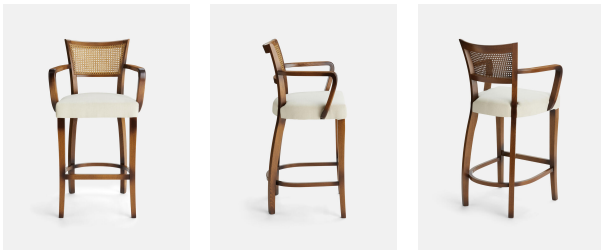

Molina Barstool, Cane Back, Linen, Natural

£850 Regular

£723 Membership

Available in

Linen Natural

Velvet Grey Blue

Product details

This barstool is inspired by our Molina dining chairs, which can be seen in many of the Houses, including High Road House and Soho House Berlin, as well as a vintage version in Kettner's Studio. Our barstool nods to all the classic features with a cane back, 100% slubby linen seat and curved, yet slightly angled, wooden arms.

- Barstool with cane back
- 100% slubby linen cover
- Beech frame
- Curved wooden arms
- Available in Linen
- Inspired by the vintage dining chairs at Kettner's Studio

Dimensions

Product dimensions: H108 x W60 x D53cm / H42.5 x W23.6 x D20.9"

Product weight: 9.3kg / 20.5lbs

Packaged or boxed dimensions: H111 x W63 x D56cm / H43.7 x W24.8 x D22"

Packaged or boxed weight: 12.3kg / 27.1lbs

Number of boxes: 1

Details

Arm Height: 93cm

Seat Depth: 43cm

Seat Width: 49cm

Seat Height: 73cm

Frame: FSC Certified Beech

Feet: FSC Certified Birch

Assembly Required: No

Care Instructions: Professional Upholstery

Cleaning only

Fabric: Linen