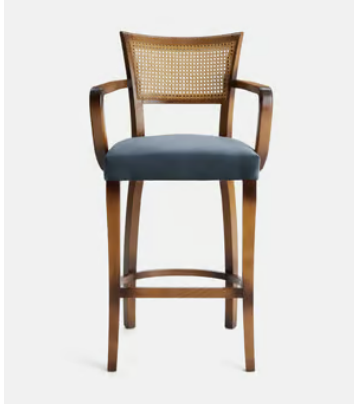

SOHO HOME

Molina Barstool, Cane Back, Velvet, Grey Blue

€1,100 Regular price

€935 Member price

This chair's frame is carved from beech wood with a cane backrest, finished with a seat upholstered in velvet.

The design of this barstool is based on our Molina dining chair, variations of which can be seen in many of our Houses, from Soho House Berlin to High Road House in West London. Rounded corners on each arm complement the gentle curve of the four beech wood legs.

Available in 2 velvets

Mustard

Grey Blue

Details

Arm height: 93cm

Assembly required: No

Fabric: Cotton

Filling: 40 KG/M3

Frame: Beech wood

Removable cushions: No

Removable legs: No

Seat depth: 46cm

Seat height: 73cm

Seat width: 50cm