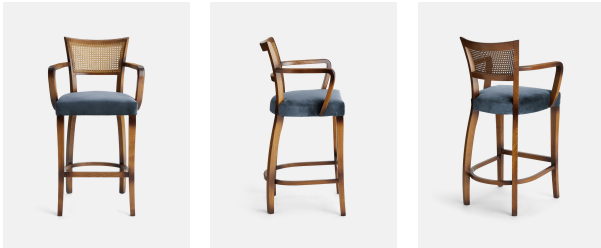

Molina Barstool, Cane Back, Velvet, Grey Blue

£850

Regular

£723

Membership

Available in

Linen Natural

Velvet Grey Blue

Product details

This barstool is inspired by our Molina dining chairs, which can be seen in many of the Houses, including High Road House and Soho House Berlin, as well as a vintage version in Kettner's Studio. Our barstool nods to all the classic features, including a beech frame, velvet seat and curved, yet slightly angled, wooden arms.

- Upholstered velvet barstool
- Beech frame
- Curved wooden arms
- Available in Linen
- Inspired by the vintage dining chairs at Kettner's Studio

Dimensions

Product dimensions: H108 x W59.5 x D53cm / H42.5 x W23.6 x D20.9"

Filling: 40 KG/M3

Frame: Beech wood

Removable cushions: No

Removable legs: No

Seat depth: 46cm

Seat height: 73cm

Seat width: 50cm