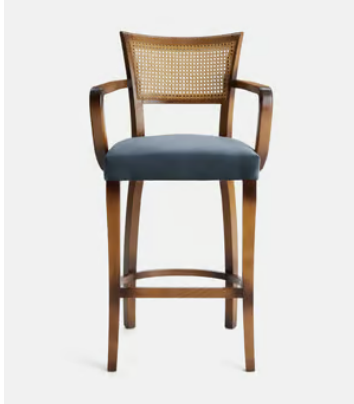

SOHO HOME

Molina Barstool, Cane Back, Velvet, Grey Blue

€1,150 Regular price

€978 Member price

This chair's frame is carved from beech wood with a cane backrest, finished with a seat upholstered in velvet.

The design of this barstool is based on our Molina dining chair, variations of which can be seen in many of our Houses, from Soho House Berlin to High Road House in West London. Rounded corners on each arm complement the gentle curve of the four beech wood legs.

Dimensions

Dimensions: H108 x W60 x D53cm / H43 x W23 x D21"

Weight: 8kg / 17.6lbs

Packaged dimensions: H111 x W63 x D56cm / H43.7 x W24.8 x D22"

Packaged weight: 12.3kg / 27.1lbs

Details

Arm height: 93cm

Assembly required: No

Fabric: Cotton

Filling: 40 KG/M3

Frame: Beech wood

Removable cushions: No

Removable legs: No

Seat depth: 46cm

Seat height: 73cm

Seat width: 50cm