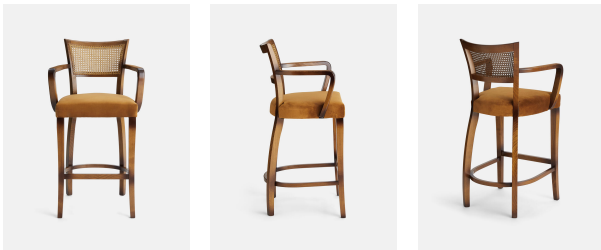

## Molina Barstool, Cane Back, Velvet, Mustard

£850 Regular

£723 Membership

### Available in

Linen Natural

Velvet Grey Blue

### Product details

This barstool is inspired by our Molina dining chairs, which can be seen in many of the Houses, including High Road House and Soho House Berlin, as well as a vintage version in Kettner's Studio. It nods to all the classic features with a cane back, velvet seat and curved, yet slightly angled, wooden arms.

- Barstool with cane back
- Velvet cushion
- Beech frame
- Curved wooden arms
- Available in Linen
- Inspired by the vintage dining chairs at Kettner's Studio