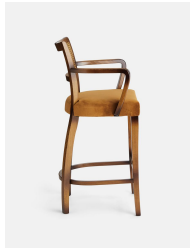

SOHO HOME

Molina Barstool, Cane Back, Velvet, Mustard

€1,150 Regular

€978 Membership

Available in

Velvet Mustard

Velvet Grey Blue

Product details

This barstool is inspired by our Molina dining chairs, which can be seen in many of the Houses, including High Road House and Soho House Berlin, as well as a vintage version in Kettner's Studio. It nods to all the classic features with a cane back, velvet seat and curved, yet slightly angled, wooden arms.

- Barstool with cane back
- Velvet cushion
- Beech frame
- Curved wooden arms
- Available in Linen
- Inspired by the vintage dining chairs at Kettner's Studio

Dimensions

Product dimensions: H108 x W60 x D53cm / H42.5 x W23.6 x D20.9"

Seat Width: 49cm

Seat Height: 73cm

Frame: FSC Certified Beech

Feet: FSC Certified Birch

Assembly Required: No

Care Instructions: Professional Upholstery
Cleaning only

Fabric: Velvet

Composition: 85% Cotton, 15% Polyester