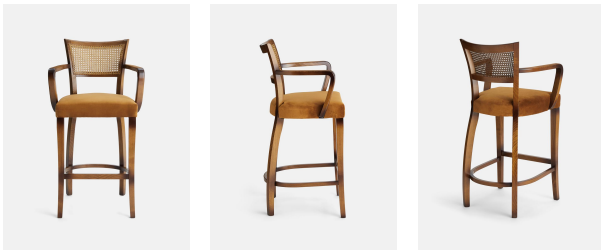

Molina Barstool, Cane Back, Velvet, Mustard

€1,100 Regular

€935 Membership

Available in

Linen Natural

Velvet Grey Blue

Product details

This barstool is inspired by our Molina dining chairs, which can be seen in many of the Houses, including High Road House and Soho House Berlin, as well as a vintage version in Kettner's Studio. It nods to all the classic features with a cane back, velvet seat and curved, yet slightly angled, wooden arms.

- Barstool with cane back
- Velvet cushion
- Beech frame
- Curved wooden arms
- Available in Linen
- Inspired by the vintage dining chairs at Kettner's Studio

Dimensions

Product dimensions: H108 x W60 x D53cm / H42.5 x W23.6 x D20.9"

Product weight: 9.3kg / 20.5lbs

Packaged or boxed dimensions: H111 x W63 x D56cm / H43.7 x W24.8 x D22"

Packaged or boxed weight: 12.3kg / 27.1lbs

Number of boxes: 1

Details

Arm Height: 93cm

Seat Depth: 43cm

Seat Width: 49cm

Seat Height: 73cm

Frame: FSC Certified Beech

Feet: FSC Certified Birch

Assembly Required: No

Care Instructions: Professional Upholstery

Cleaning only

Fabric: Velvet